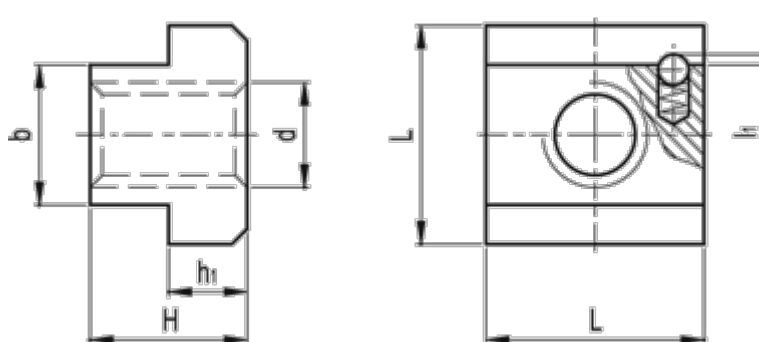

# Data Sheet

Article number: 20594408  
Description: E+G T-nut  
GN 508.2-18-M16-8

## Measures

b -0.1 -0.3	= 18
d	= M16
H	= 20
h1	= 10
L	= 28
l1	= 1.0
T-slot width DIN 650	= 18
Weight (g)	= 68